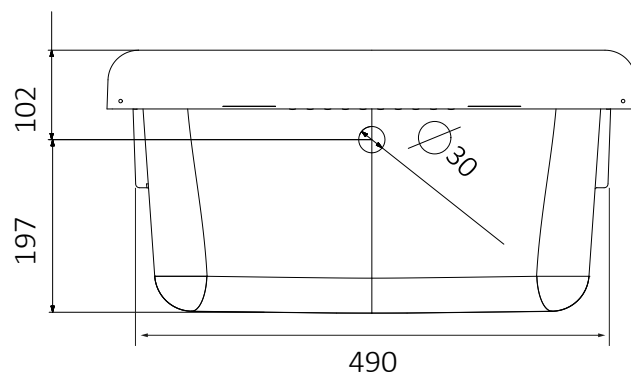

Scheda tecnica – Technical sheet

Vasca in polipropilene 60x50
Polypropylene basin 60x50