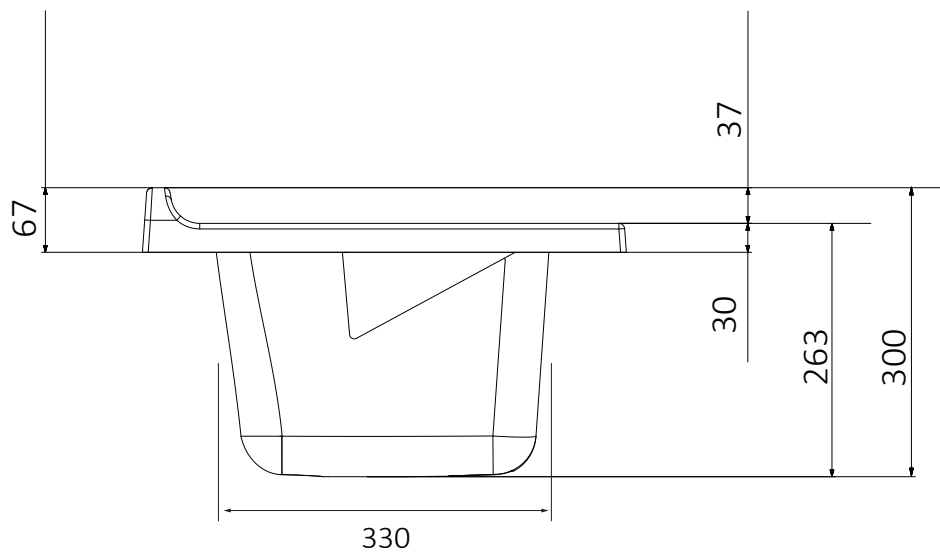

Scheda tecnica – Technical sheet

Vasca in polipropilene 60x50
Polypropylene basin 60x50