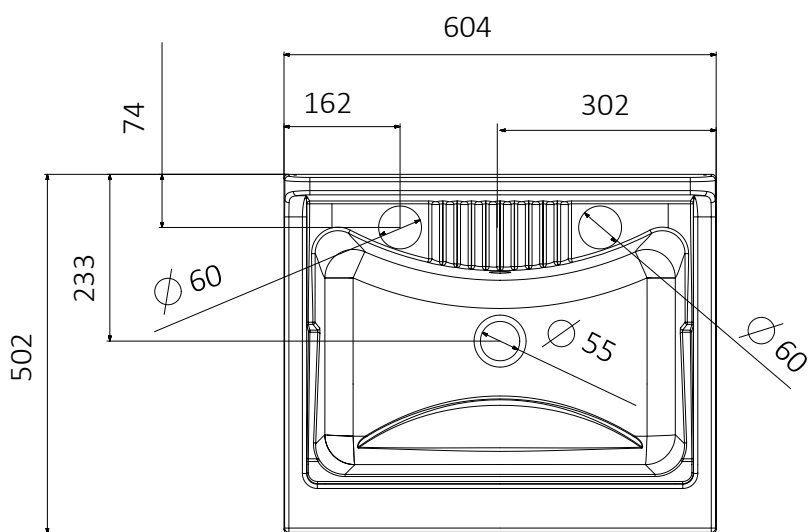

Scheda tecnica – Technical sheet

Vasca in polipropilene 60x50
Polypropylene basin 60x50