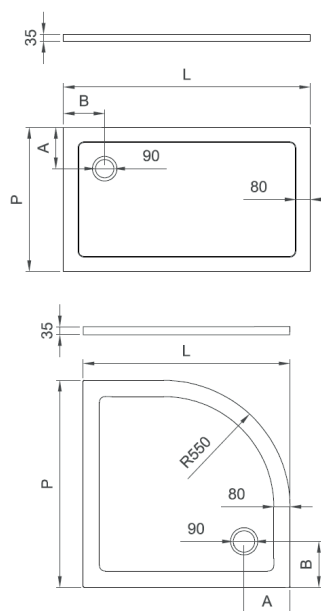

COLLEZIONE / COLLECTION

Energylux

IMMAGINE PRODOTTO / PRODUCT IMAGE

DISEGNO TECNICO / TECHNICAL DRAWING

DESCRIZIONE / DESCRIPTION

Tipologia di prodotto / Product type

Piatto doccia rettangolare, quadrato o semitondo /
Rectangular, square or semicircular shower tray

Finitura / Finishing

O= Bianco lucido / Glossy white

ARTICOLO / ITEM

PxL	POSIZIONE SCARICO (A) / DRAIN POSITION (A)	POSIZIONE SCARICO (B) / DRAIN POSITION (B)
800x800mm	200mm	200mm
900x900mm	200mm	200mm
700x900mm	200mm	200mm
700x1000mm	200mm	200mm
800x1000mm	600mm	200mm
800x1200mm	200mm	600mm
800x1400mm	200mm	700mm
760x1700mm	200mm	850mm
800x1700mm	200mm	850mm
900x1800mm	200mm	900mm
*800x800mm	200mm	200mm
*900x900mm	200mm	200mm
*1000x1000mm	200mm	200mm
700x1200mm	200mm	200mm