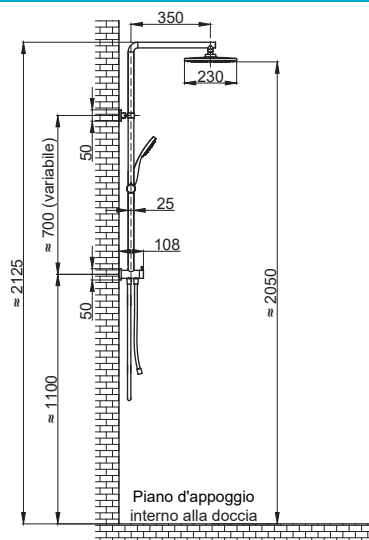

DISEGNO TECNICO / TECHNICAL DRAWING

ARTICOLO / ITEM

0225068

INFORMAZIONI / INFORMATION

Materiale / Material

Ottone + Acciaio / Brass + Steel

Flessibile / Flexible hose

G1/2"

Peso / Weight

4,2 kg

Finitura / Finishing

C = Cromo / Chrome

COMPATIBILITA' / COMPATIBILITY

Per installare ed usare le colonne con presa d'acqua esterna è necessario uno di questi dispositivi:

- presa d'acqua a muro comandata da miscelatore ad incasso
- miscelatore esterno doccia
- miscelatore esterno vasca.

To install and use columns with external water outlet, one of these devices is necessary:

- wall-mounted water inlet controlled by built-in mixer
- external shower mixer
- external bath mixer.

Energy Expert by Idroexpert

Via dell'Industria 15 - 48015 Montaletto di Cervia (RA) Tel. 0544 964311 - Fax 0544 267811

info@divisionenergy.com - www.divisionenergy.com