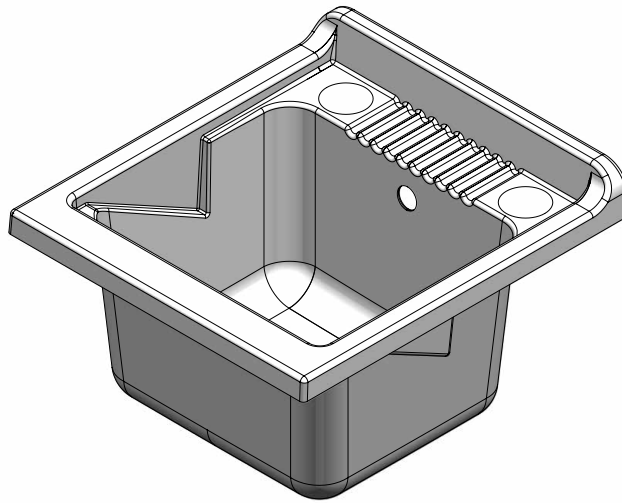

# RUGIADA

ART. 0053033

Mobile in PVC resistente all'acqua  
Sportelli pieni con chiusura a battente calamitata  
Maniglie e piedini cromati  
Vasca in polipropilene resistente agli acidi  
Asse di lavaggio in polipropilene resistente agli acidi  
Sifone autopulente completo di piletta e troppopieno  
Piedini regolabili in altezza 15 mm  
Vasca forabile per installazione rubinetto (rubinetto non incluso)  
Scarico sifone a 35÷45 cm da terra  
Adatto per esterni o luoghi umidi

Washtub made of waterproof PVC  
Doors with magnetic closing  
Chromed door-handles and chromed feet  
Basin made of acid resistant polypropylene  
Washing board made of acid resistant polypropylene  
Trap: self-cleaning, equipped with mounted drain and overflow  
Height of the feet adjustable 15 mm  
Basin perforable to install the faucet (faucet not included)  
Siphon outlet 35÷45 cm from the floor  
Suitable for outdoor uses or damp spaces

# ART. 2030

Vasca in polipropilene 45x50  
polypropylene basin 45x50

Dimensioni (mm)  
Dimensions (mm)